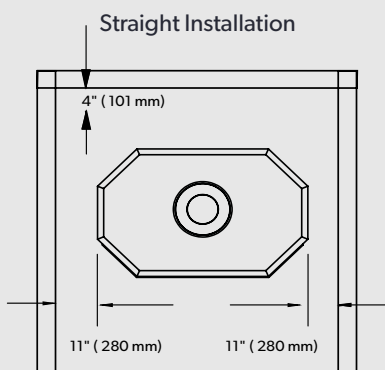

PANEL SET OPTIONS

45-BRPL-QCR / Québec City Red

45-BRPL-QCG / Québec City Grey

45-BRPL-RG / Eternal Flame Reflective Ceramic Glass

TECHNICAL DIMENSIONS

CLEARANCES

A minimum of 3' (914 mm) of vertical vent to center of elbow is required for a maximum horizontal run of 3' (914 mm).