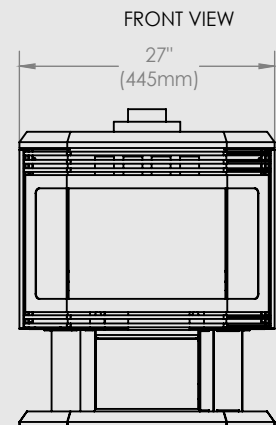

PANEL SET OPTIONS

45-BRPL-QCR / Québec City Red

45-BRPL-QCG / Québec City Grey

45-BRPL-RG / Eternal Flame Reflective Ceramic Glass

TECHNICAL DIMENSIONS

CLEARANCES

A minimum of 3' (914 mm) of vertical vent to center of elbow is required for a maximum horizontal run of 3' (914 mm).