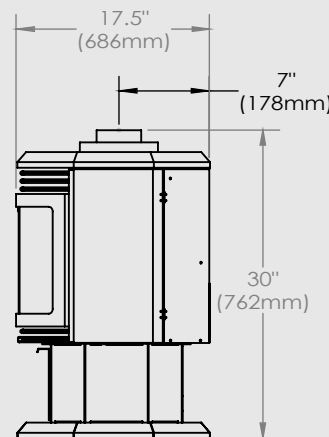

PANEL SET OPTIONS

45-BRPL-QCR / Québec City Red

45-BRPL-QCG / Québec City Grey

45-BRPL-RG / Eternal Flame Reflective Ceramic Glass

TECHNICAL DIMENSIONS

CLEARANCES

A minimum of 3' (914 mm) of vertical vent to center of elbow is required for a maximum horizontal run of 3' (914 mm).