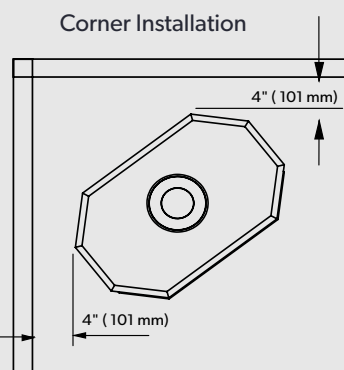

PANEL SET OPTIONS

45-BRPL-QCR / Québec City Red

45-BRPL-QCG / Québec City Grey

45-BRPL-RG / Eternal Flame Reflective Ceramic Glass

TECHNICAL DIMENSIONS

CLEARANCES

A minimum of 3' (914 mm) of vertical vent to center of elbow is required for a maximum horizontal run of 3' (914 mm).