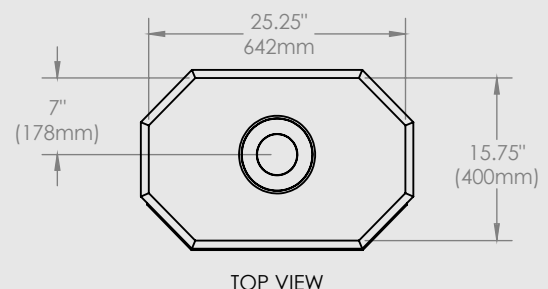

PANEL SET OPTIONS

45-BRPL-QCR / Québec City Red

45-BRPL-QCG / Québec City Grey

45-BRPL-RG / Eternal Flame Reflective Ceramic Glass

TECHNICAL DIMENSIONS

CLEARANCES

A minimum of 3' (914 mm) of vertical vent to center of elbow is required for a maximum horizontal run of 3' (914 mm).