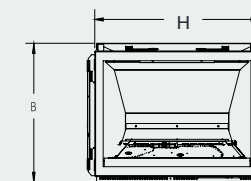

TECHNICAL DIMENSIONS

CONTROLS OUT CONFIGURATION

CONTROLS IN CONFIGURATION

BOTTOM VIEW

BOTTOM VIEW

FRONT VIEW

FRONT VIEW

27-DVIE22N
27-DVIM33N

A	B
27-1/2"	17-5/8"
697mm	448mm
C	D
15-5/8"	14-1/2"
396mm	406mm
E	G
16-3/4"	38-1/4"
426mm	972mm
H	J
25-3/8"	10-3/8"
644mm	264mm
K	I
15-3/4"	29-7/8"
400mm	759mm

SIDE VIEW

ENERGUIDE

*See Installation, Maintenance, and Operation manual for further information and specifications.