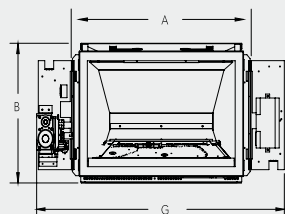

TECHNICAL DIMENSIONS

CONTROLS OUT CONFIGURATION

CONTROLS IN CONFIGURATION

BOTTOM VIEW

BOTTOM VIEW

FRONT VIEW

FRONT VIEW

27-DVIE22N
27-DVIM33N

A	B
27-1/2"	17-5/8"
697mm	448mm
C	D
15-5/8"	14-1/2"
396mm	406mm
E	G
16-3/4"	38-1/4"
426mm	972mm
H	J
25-3/8"	10-3/8"
644mm	264mm
K	I
15-3/4"	29-7/8"
400mm	759mm

SIDE VIEW

ENERGUIDE

*See Installation, Maintenance, and Operation manual for further information and specifications.