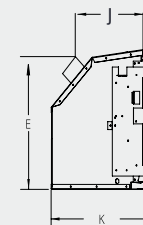

TECHNICAL DIMENSIONS

CONTROLS OUT CONFIGURATION

CONTROLS IN CONFIGURATION

BOTTOM VIEW

BOTTOM VIEW

FRONT VIEW

FRONT VIEW

27-DVIE22N
27-DVIM33N

A	B
27-1/2"	17-5/8"
697mm	448mm
C	D
15-5/8"	14-1/2"
396mm	406mm
E	G
16-3/4"	38-1/4"
426mm	972mm
H	J
25-3/8"	10-3/8"
644mm	264mm
K	I
15-3/4"	29-7/8"
400mm	759mm

SIDE VIEW

ENERGUIDE

*See Installation, Maintenance, and Operation manual for further information and specifications.