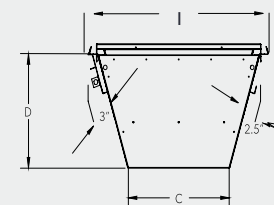

TECHNICAL DIMENSIONS

CONTROLS OUT CONFIGURATION

CONTROLS IN CONFIGURATION

BOTTOM VIEW

BOTTOM VIEW

FRONT VIEW

FRONT VIEW

27-DVIE22N
27-DVIM33N

A	B
27-1/2"	17-5/8"
697mm	448mm
C	D
15-5/8"	14-1/2"
396mm	406mm
E	G
16-3/4"	38-1/4"
426mm	972mm
H	J
25-3/8"	10-3/8"
644mm	264mm
K	I
15-3/4"	29-7/8"
400mm	759mm

SIDE VIEW

ENERGUIDE

*See Installation, Maintenance, and Operation manual for further information and specifications.